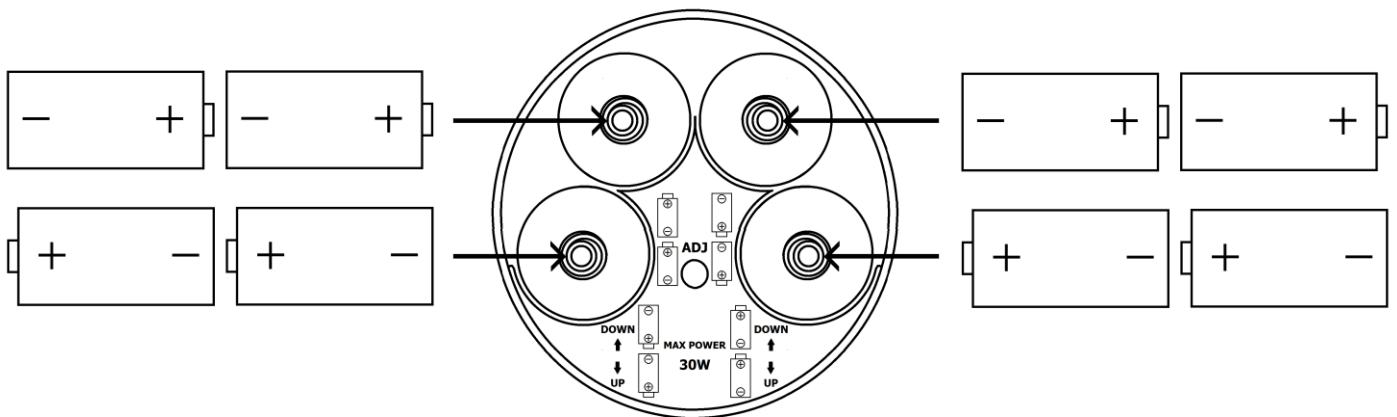

MG-220 MEGAPHONE

WARNING: THIS PRODUCT REQUIRES 8 "D" CELL BATTERIES, WHICH MUST BE LOADED CORRECTLY

PLEASE READ THE FOLLOWING BEFORE USING THIS PRODUCT

The MG-220 requires 8 x "D" cells, which must be loaded into the compartment the correct way round. If they are loaded incorrectly, the megaphone will not work and this may also cause damage to the unit.

Note: The 12V connector on the underside is **NOT** for re-charging.

Plastic sleeves are provided for loading the D cells into the compartment in pairs. When loaded correctly, the compartment should appear as shown below.